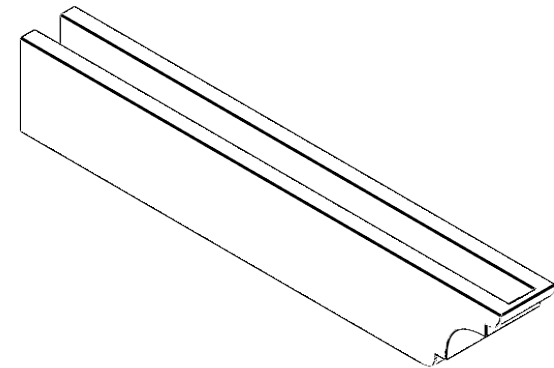

ITEM NUMBER: RFTURO040X06000X36000X006NEB00RCPR

4"W X 6"H X 36"L TIMBERTHANE ROUGH CEDAR NEW BRIGHTON FAUX WOOD OPEN RAFTER TAIL, 6"L END, PRIMED TAN

ISOMETRIC

GENERATED DATE : 03/02/2023

EKENA MILLWORK
2300 WEST MAIN ST.
CLARKSVILLE, TX 75426
TOLL FREE: 866-607-0453
WWW.EKENAMILLWORK.COM

NOTES

1. INSTALLATION TO BE COMPLETED IN ACCORDANCE WITH MANUFACTURER'S SPECIFICATIONS.
2. DRAWING MAY NOT BE TO SCALE
3. THIS DRAWING IS INTENDED FOR DESIGN AND PLANNING PURPOSES ONLY.
4. ALL INFORMATION CONTAINED HEREIN WAS CURRENT AT THE TIME OF DEVELOPMENT BUT MUST BE REVIEWED AND APPROVED BY THE PRODUCT MANUFACTURER TO BE CONSIDERED ACCURATE.
5. TIMBERTHANE ARCHITECTURAL PRODUCTS ARE MADE FROM HIGH DENSITY URETHANE AND COME FACTORY PRIMED