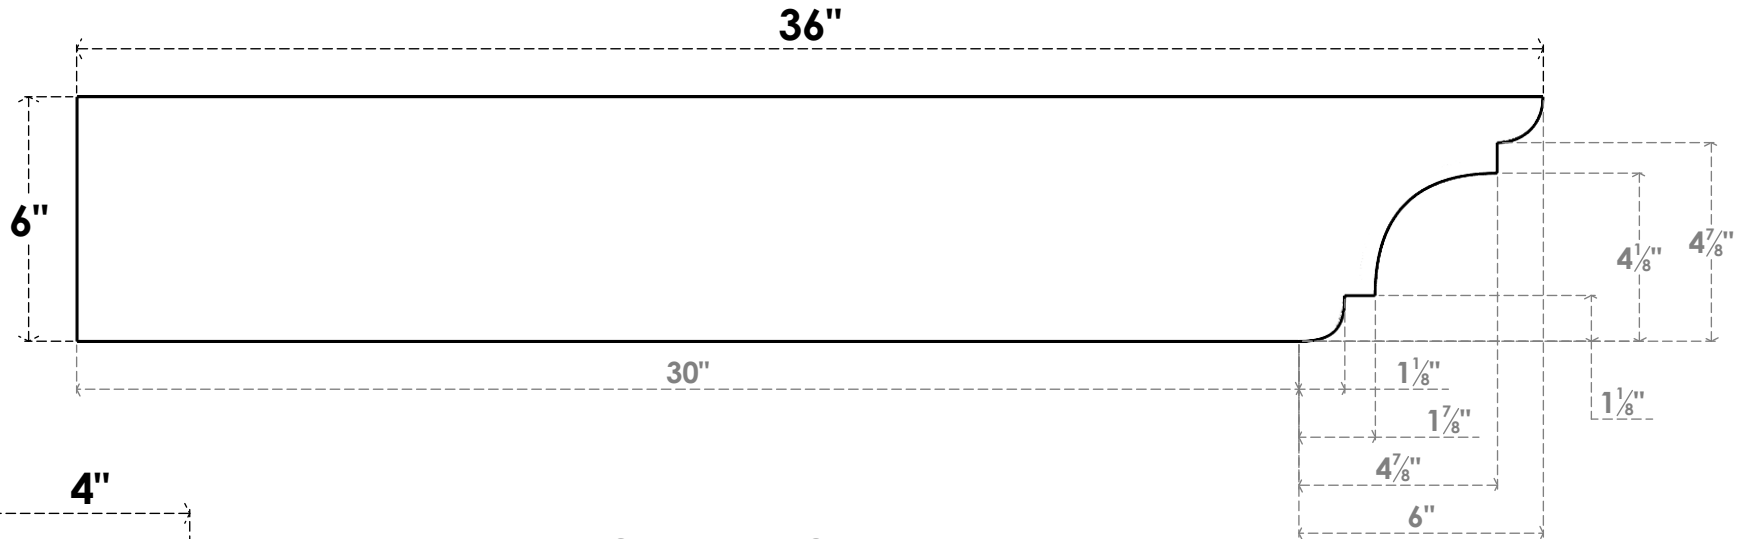

ITEM NUMBER: RFTURO040X06000X36000X006NEB00RCPR

4"W X 6"H X 36"L TIMBERTHANE ROUGH CEDAR NEW BRIGHTON FAUX WOOD OPEN RAFTER TAIL, 6"L END, PRIMED TAN

ISOMETRIC

GENERATED DATE : 03/02/2023

EKENA MILLWORK
2300 WEST MAIN ST.
CLARKSVILLE, TX 75426
TOLL FREE: 866-607-0453
WWW.EKENAMILLWORK.COM

NOTES

1. INSTALLATION TO BE COMPLETED IN ACCORDANCE WITH MANUFACTURER'S SPECIFICATIONS.
2. DRAWING MAY NOT BE TO SCALE
3. THIS DRAWING IS INTENDED FOR DESIGN AND PLANNING PURPOSES ONLY.
4. ALL INFORMATION CONTAINED HEREIN WAS CURRENT AT THE TIME OF DEVELOPMENT BUT MUST BE REVIEWED AND APPROVED BY THE PRODUCT MANUFACTURER TO BE CONSIDERED ACCURATE.
5. TIMBERTHANE ARCHITECTURAL PRODUCTS ARE MADE FROM HIGH DENSITY URETHANE AND COME FACTORY PRIMED