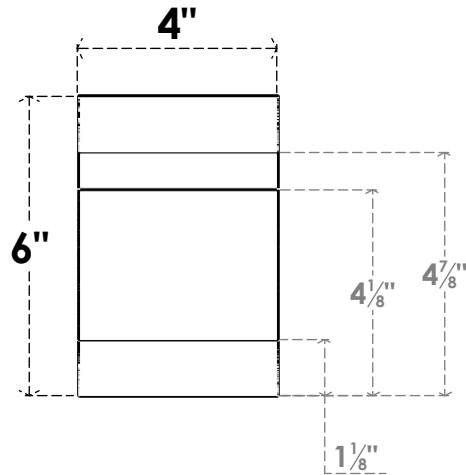

ITEM NUMBER: RFTURO040X06000X36000X006NEB00RCPR

4"W X 6"H X 36"L TIMBERTHANE ROUGH CEDAR NEW BRIGHTON FAUX WOOD OPEN RAFTER TAIL, 6"L END, PRIMED TAN

ISOMETRIC

GENERATED DATE : 03/02/2023

EKENA MILLWORK
2300 WEST MAIN ST.
CLARKSVILLE, TX 75426
TOLL FREE: 866-607-0453
WWW.EKENAMILLWORK.COM

NOTES

1. INSTALLATION TO BE COMPLETED IN ACCORDANCE WITH MANUFACTURER'S SPECIFICATIONS.
2. DRAWING MAY NOT BE TO SCALE
3. THIS DRAWING IS INTENDED FOR DESIGN AND PLANNING PURPOSES ONLY.
4. ALL INFORMATION CONTAINED HEREIN WAS CURRENT AT THE TIME OF DEVELOPMENT BUT MUST BE REVIEWED AND APPROVED BY THE PRODUCT MANUFACTURER TO BE CONSIDERED ACCURATE.
5. TIMBERTHANE ARCHITECTURAL PRODUCTS ARE MADE FROM HIGH DENSITY URETHANE AND COME FACTORY PRIMED